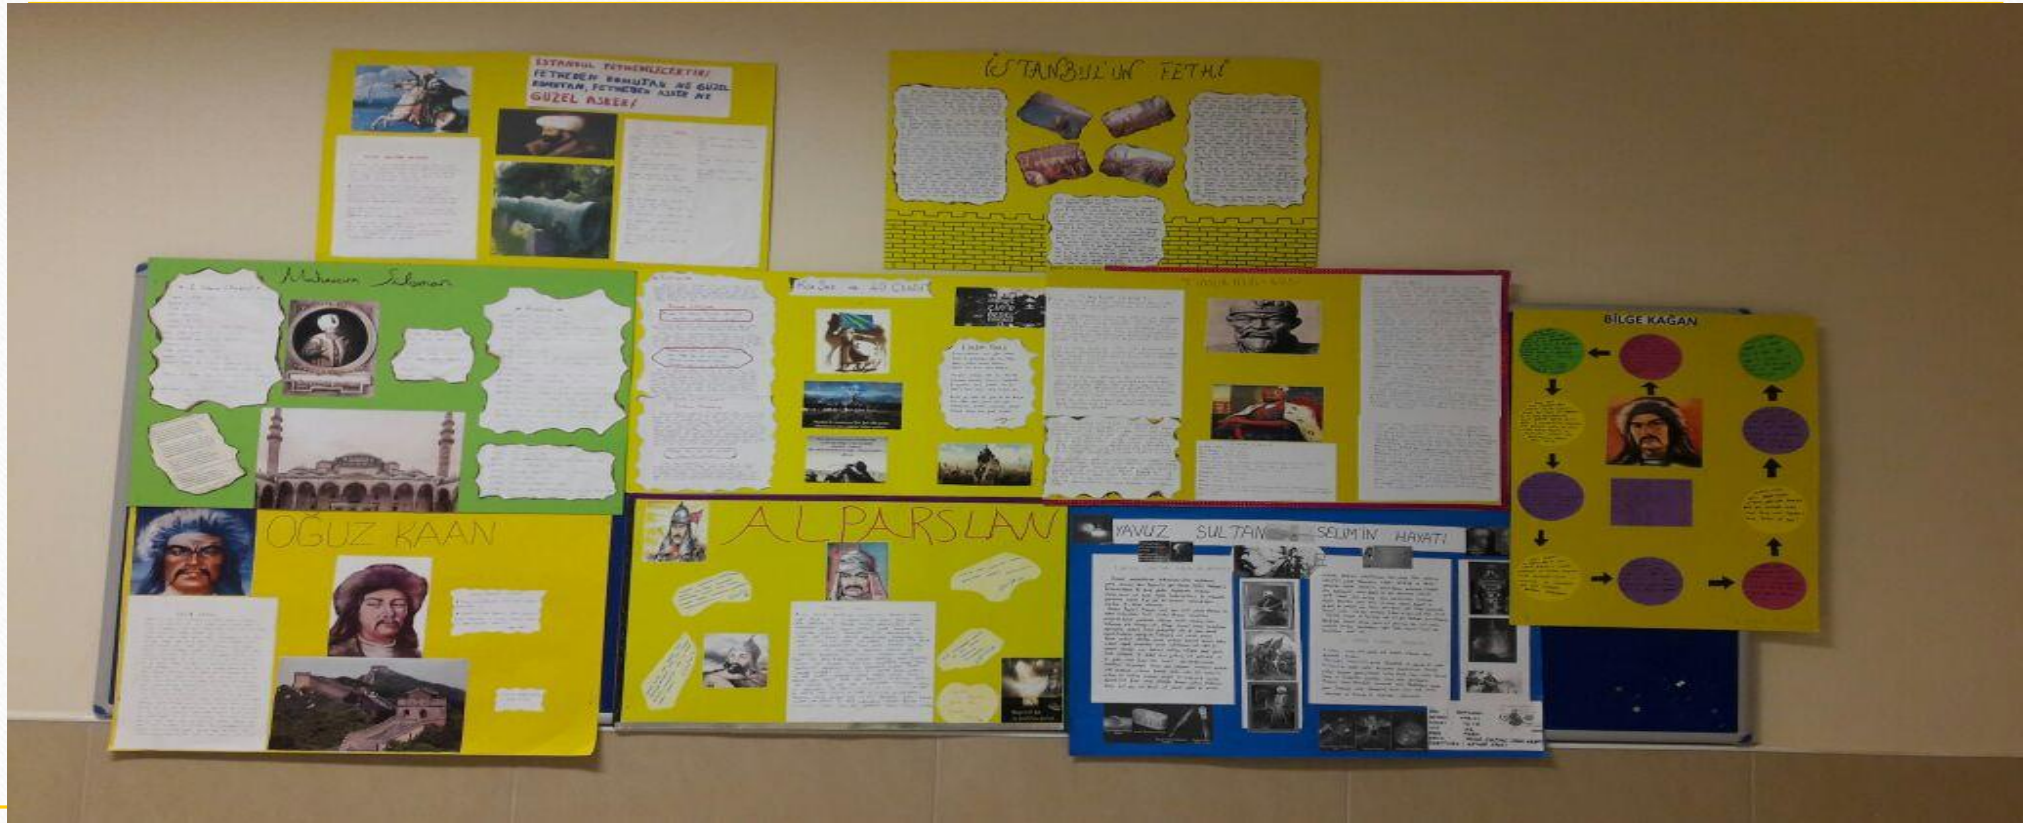

KAPALI SPOR SALONU

OKUL PANSİYON BİNASI

BELİRLİ GÜN VE HAFTALAR ETKİNLİKLERİ

18 MART

ÇANAKKALE

GEÇİLMEZ

BİLGİ YARIŞMASI

KİMYA LABORATUVARI

VELİ ZİYARETLERİ

OKUL FUTBOL ŞAMPİYONLARI (10/C)

OKUL MÜNÂZARA YARIŞMASI

OKUL KÜTÜPHANESİ

HER KÜTÜPHANE BİR HAPİSHANE KAPATIR

DUVAR GAZETESİ (GENÇ BAKIŞ)

GENÇ BAKIŞ

The project board is titled "GENÇ BAKIŞ" (Young View) and is decorated with a blue floral pattern. It features several sections:

- Top Left:** A card with the text "SENİN YAZ NEŞELERİN OLSUN" (May your days be filled with joy).
- Top Center:** A section titled "KUTUP HAYATI" (Atatürk's Life) with a grid of small portraits and colorful circles.
- Top Right:** A section titled "MUSIC" with a violin icon and a small photo.
- Middle Left:** A large portrait of Mustafa Kemal Atatürk with a scroll of text below it.
- Middle Center:** A central section titled "AYŞE KULIN" (Atatürk's Mother) with a portrait and a scroll of text.
- Middle Right:** A large portrait of Mustafa Kemal Atatürk's father with a scroll of text below it.
- Bottom Left:** A portrait of Mustafa Kemal Atatürk with a scroll of text below it.
- Bottom Center:** A scroll of text.
- Bottom Right:** A portrait of Mustafa Kemal Atatürk with a scroll of text below it.

The board is filled with various text cards, photos, and decorative elements, all related to the life and legacy of Mustafa Kemal Atatürk.

EVİN OKULA YAKINLAŞMASI PROJESİ

İNSAN EĞİTİMİLE DOĞMAZ
AMA
EĞİTİMİLE YAŞAR