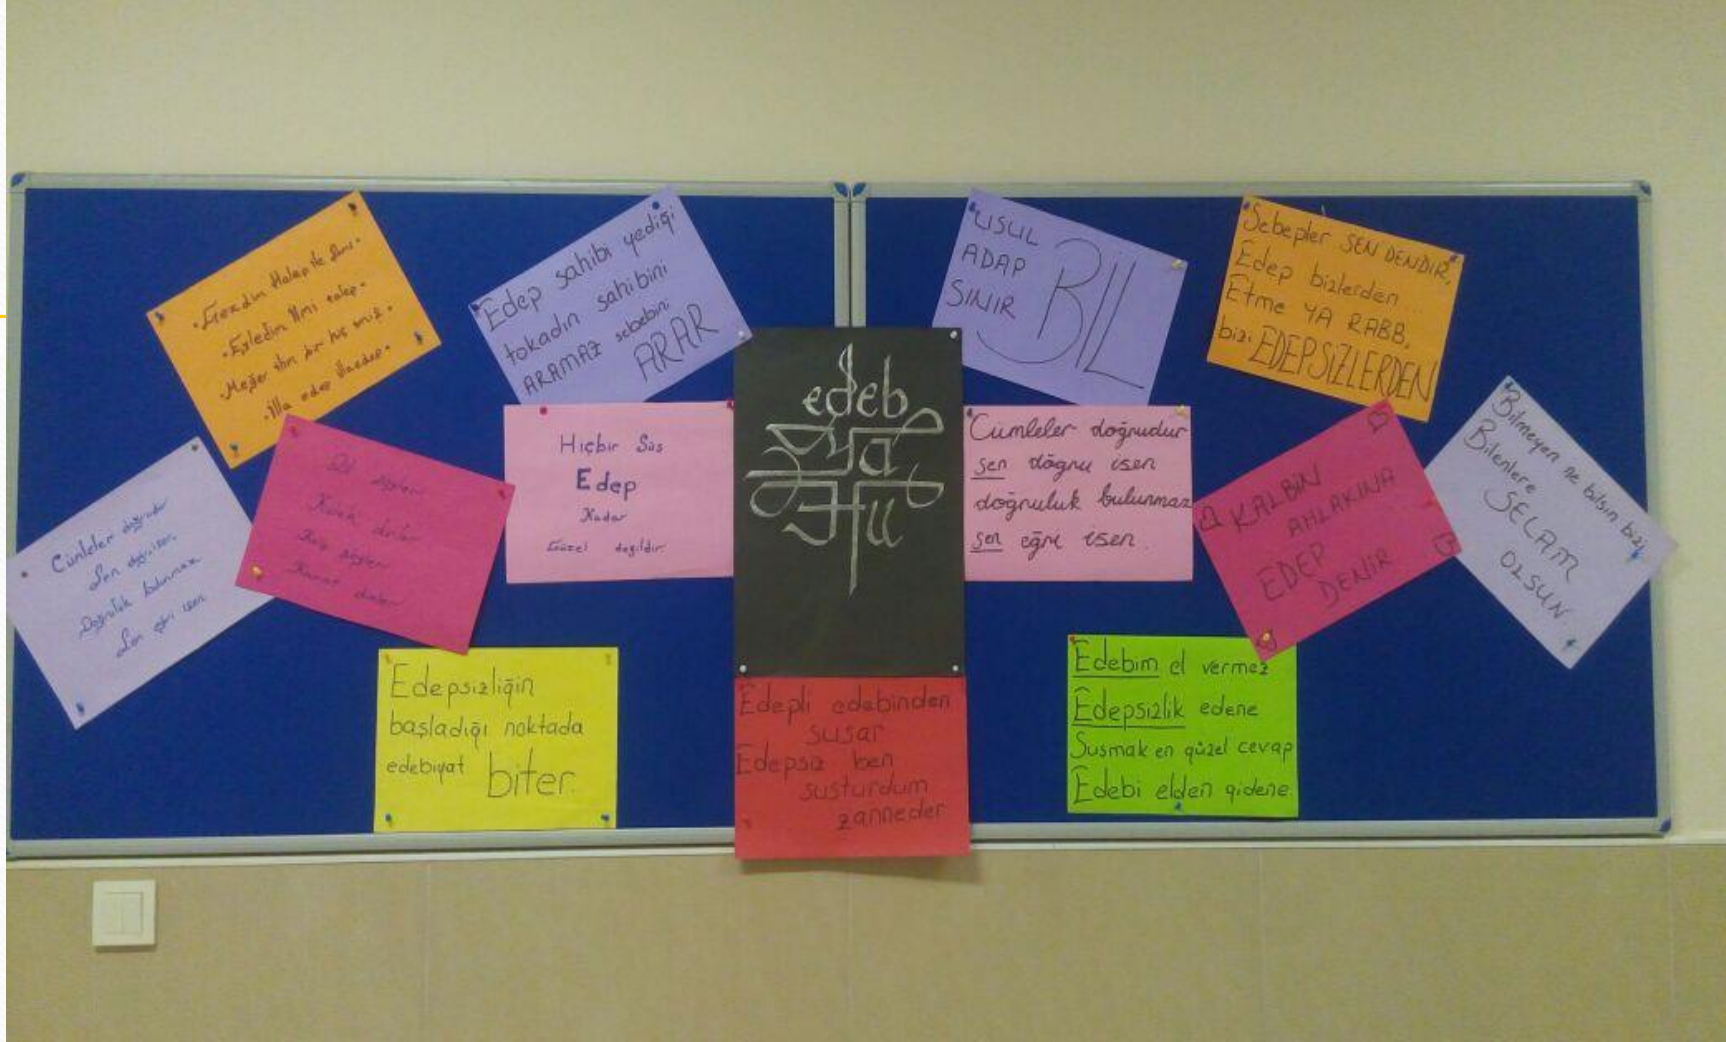

KAPALI SPOR SALONU

OKUL PANSİYON BİNASI

BELİRLİ GÜN VE HAFTALAR ETKİNLİKLERİ

18 MART

ÇANAKKALE

GEÇİLMEZ

BİLGİ YARIŞMASI

KİMYA LABORATUVARI

VELİ ZİYARETLERİ

OKUL FUTBOL ŞAMPİYONLARI (10/C)

OKUL MÜNÂZARA YARIŞMASI

OKUL KÜTÜPHANESİ

HER KÜTÜPHANE BİR HAPİSHANE KAPATIR

DUVAR GAZETESİ (GENÇ BAKIŞ)

GENÇ BAKIŞ

The project board is titled "GENÇ BAKIŞ" (Young View) and is decorated with a blue floral pattern. It features several sections:

- Top Left:** A card with the text "SENİN YAZ NEŞELERİN OLSUN" (May your days be filled with joy).
- Top Center:** A section titled "KUTUP HAYATI" (Atatürk's Life) with a grid of small portraits and colorful circles.
- Top Right:** A section titled "MUSIC" with a violin icon and a small photo.
- Middle Left:** A large portrait of Mustafa Kemal Atatürk with a scroll of text below it.
- Middle Center:** A central section titled "AYŞE KULIN" (Atatürk's Mother) with a portrait and a scroll of text.
- Middle Right:** A large portrait of Mustafa Kemal Atatürk's father with a scroll of text below it.
- Bottom Left:** A portrait of Mustafa Kemal Atatürk with a scroll of text below it.
- Bottom Center:** A scroll of text.
- Bottom Right:** A portrait of Mustafa Kemal Atatürk with a scroll of text below it.

The board is filled with various text cards, photos, and decorative elements, all related to the life and legacy of Mustafa Kemal Atatürk.

EVİN OKULA YAKINLAŞMASI PROJESİ

İNSAN EĞİTİMİLE DOĞMAZ
AMA
EĞİTİMİLE YAŞAR